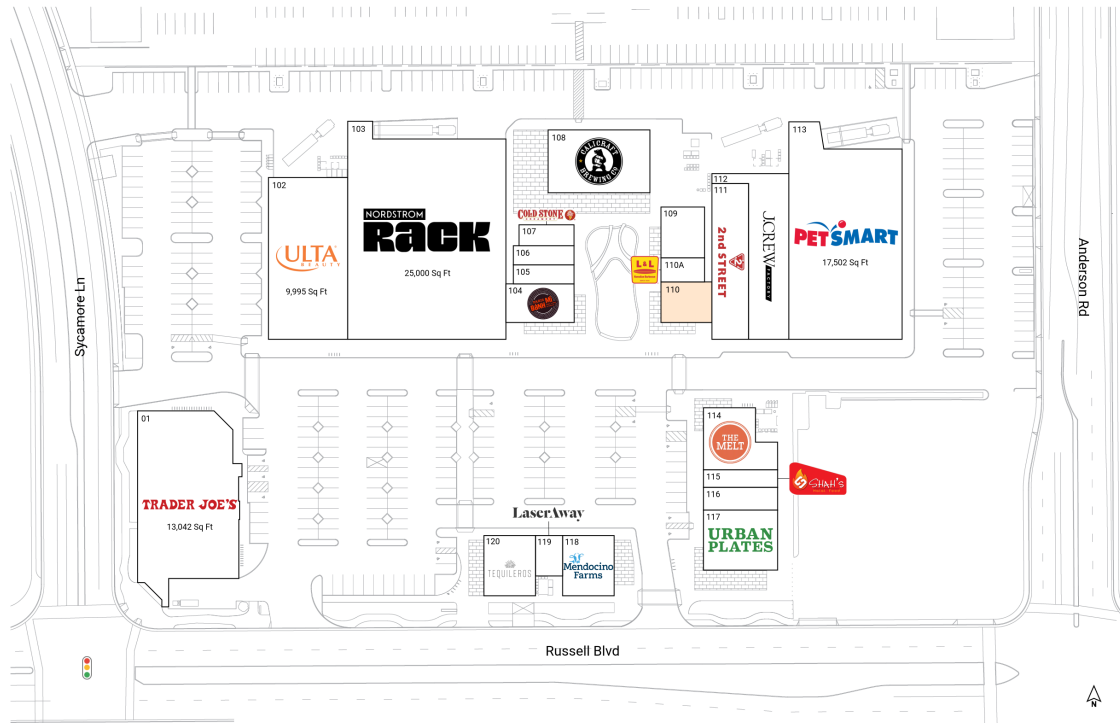

Source: Synergos Technologies, Inc. 2024

Trader Joe's anchored center with an extensive \$48M+ center redevelopment, adding Nordstrom Rack, PetSmart, and Ulta Beauty, currently underway with completion scheduled for 2025

38.5472, -121.7604

Available Spaces

110 1,300 Sq Ft

Current Tenants Space size listed in square feet

01	Trader Joe's	13,042
102	ULTA Beauty	9,995
103	Nordstrom Rack	25,000
104	Paris Banh Mi Cafe Bakery	2,000
105	The Old Teahouse	900
106	Fluffy Fluffy Dessert Cafe	900
107	Cold Stone Creamery	900
108	Calicraft Brewing Co.	4,000
109	Good Friends Hawaiian Poke	1,730
110	Chocolate Fish Coffee Davis	1,300
110A	L&L Hawaiian Barbecue	1,186
111	2nd Street USA	4,562
112	J.Crew Factory	5,271
113	PetSmart	17,502
114	The Melt	3,000
115	Shah's Halal Food	1,016
116	88 Bao Bao	1,310
117	Urban Plates	3,500
118	Mendocino Farms	2,420
119	LaserAway	1,800
120	Tequileros Taqueria	1,432

This site plan is for illustrative and information purposes only, showing the general layout of the shopping center; and is not a legal survey. Brixmor makes no representation or warranty that the shopping center is exactly as depicted as site conditions and tenant mix are subject to change over time.